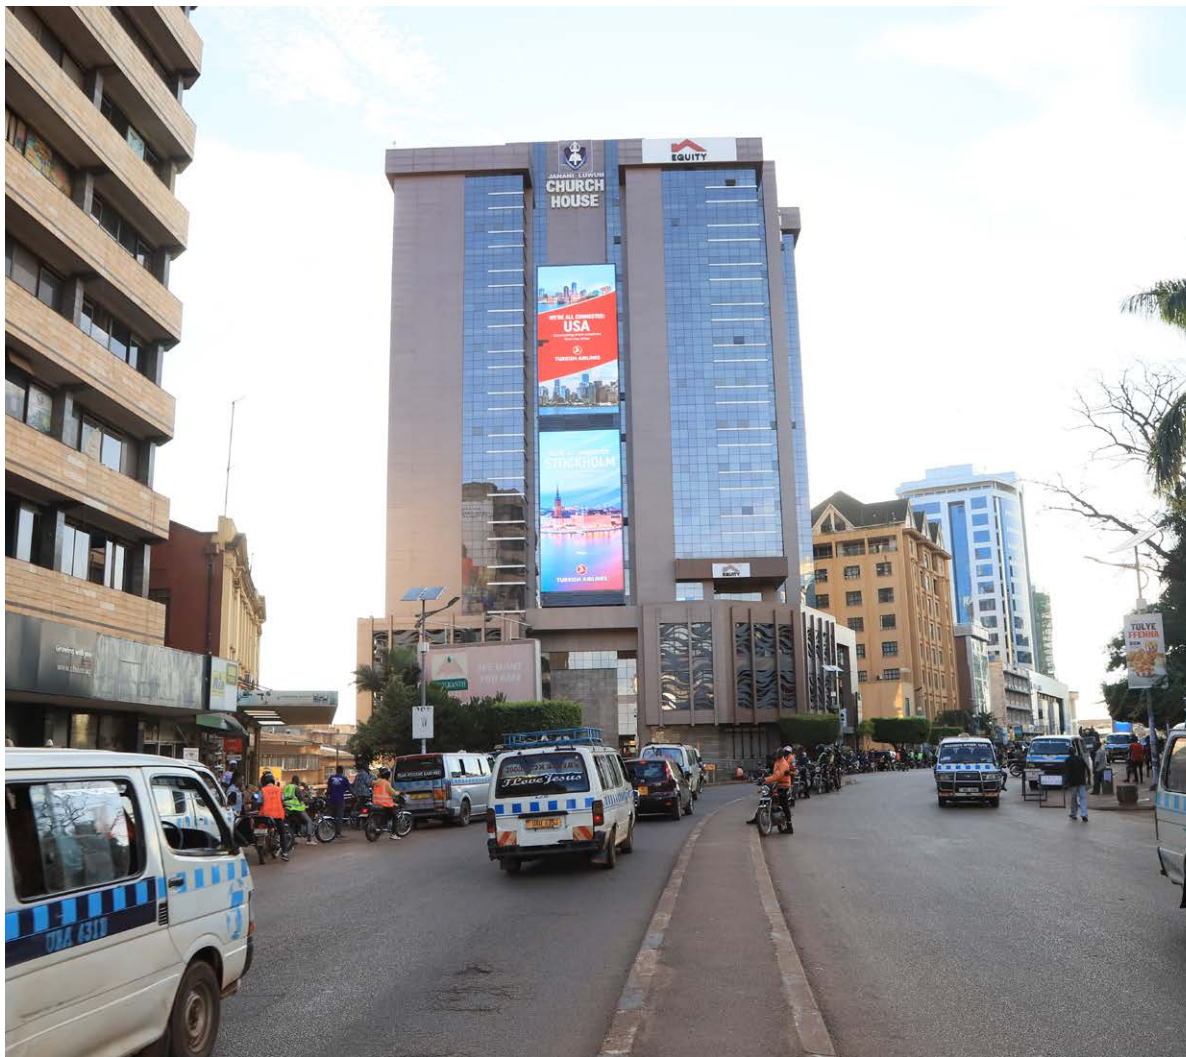

7. Church House

(Church House Building, Kampala Road)

SIZE (METERS)

6.72 X 13.44

RESOLUTION (Px)

840*1680

ESTIMATED REACH PER MONTH

2,275,643